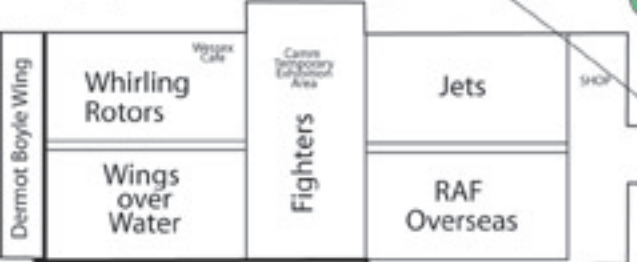

Bomber Hall

Timeline
Milestones

Historic Hangars

Dermot Boyle Wing

SHOP
Conference & Staff Entrance
Lecture Theatre

ARENA
Car Park 2

Main Entrance

Grahame-White Factory

Aeronauts

Car Park 1

Display areas in Historic Hangars

Aeronauts

Royal Air Force Museum

General Arrangement